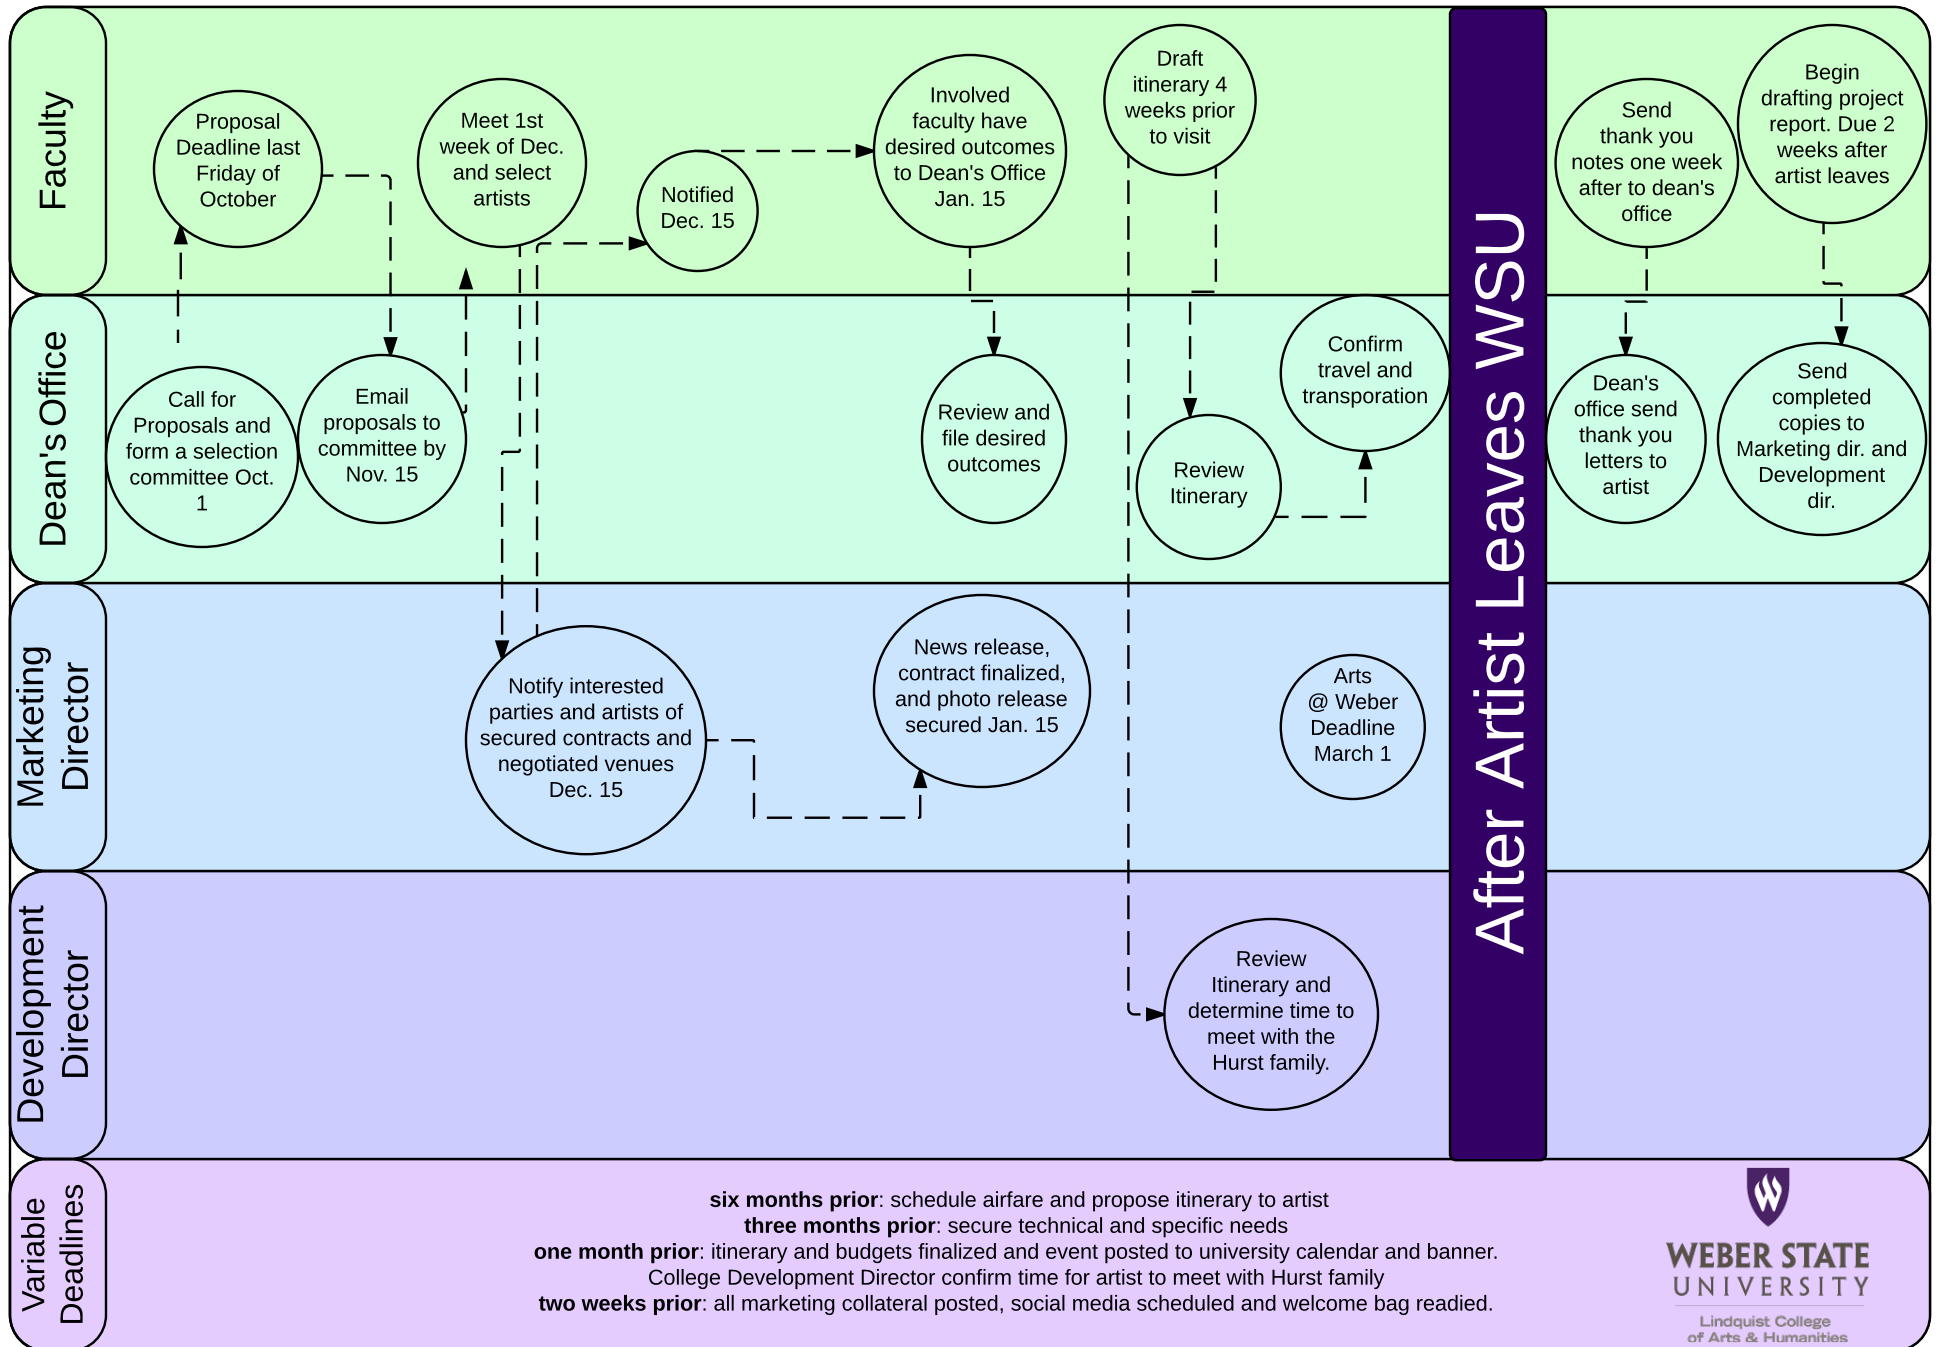

# Hurst Artist-in-Residence Timetable

After Artist Leaves WSU

**WEBER STATE UNIVERSITY**

Lindquist College of Arts & Humanities