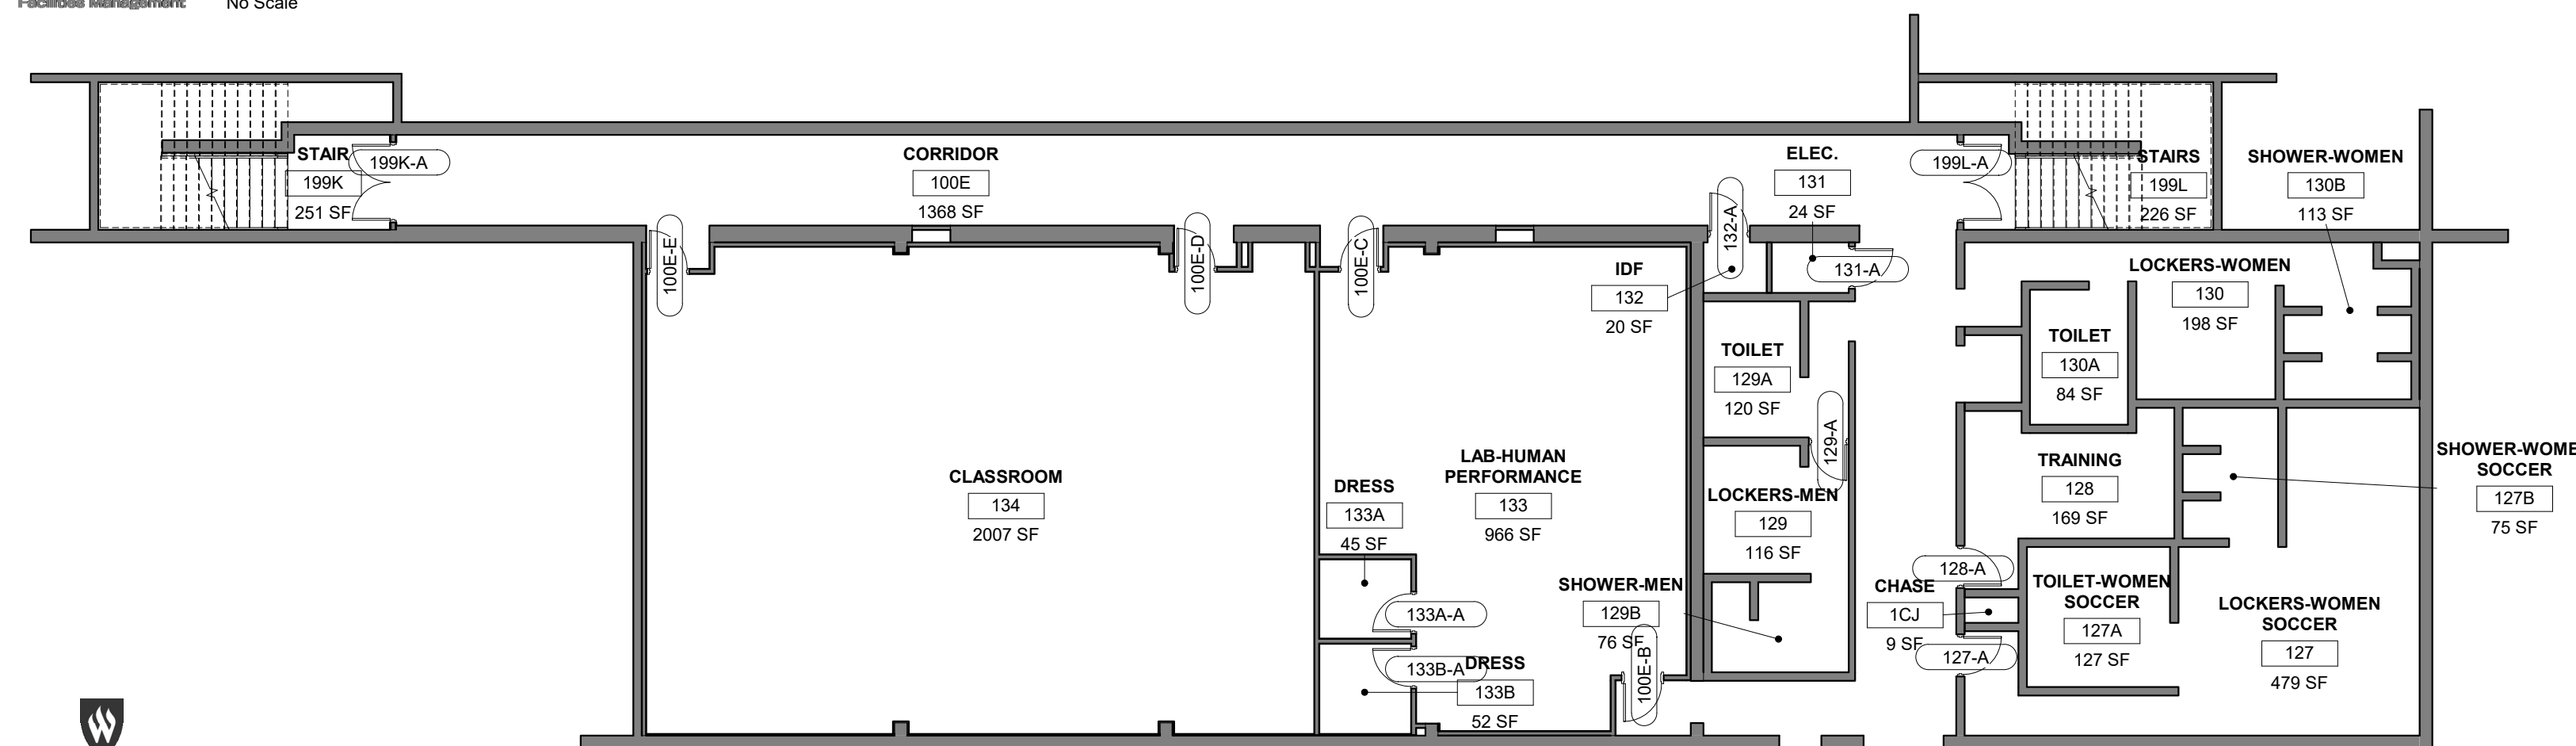

**WEBER STATE UNIVERSITY**  
 SW Level 2 Access Plan  
 Facilities Management No Scale

**WEBER STATE UNIVERSITY**  
 SW Level 1 Access Plan  
 Facilities Management No Scale