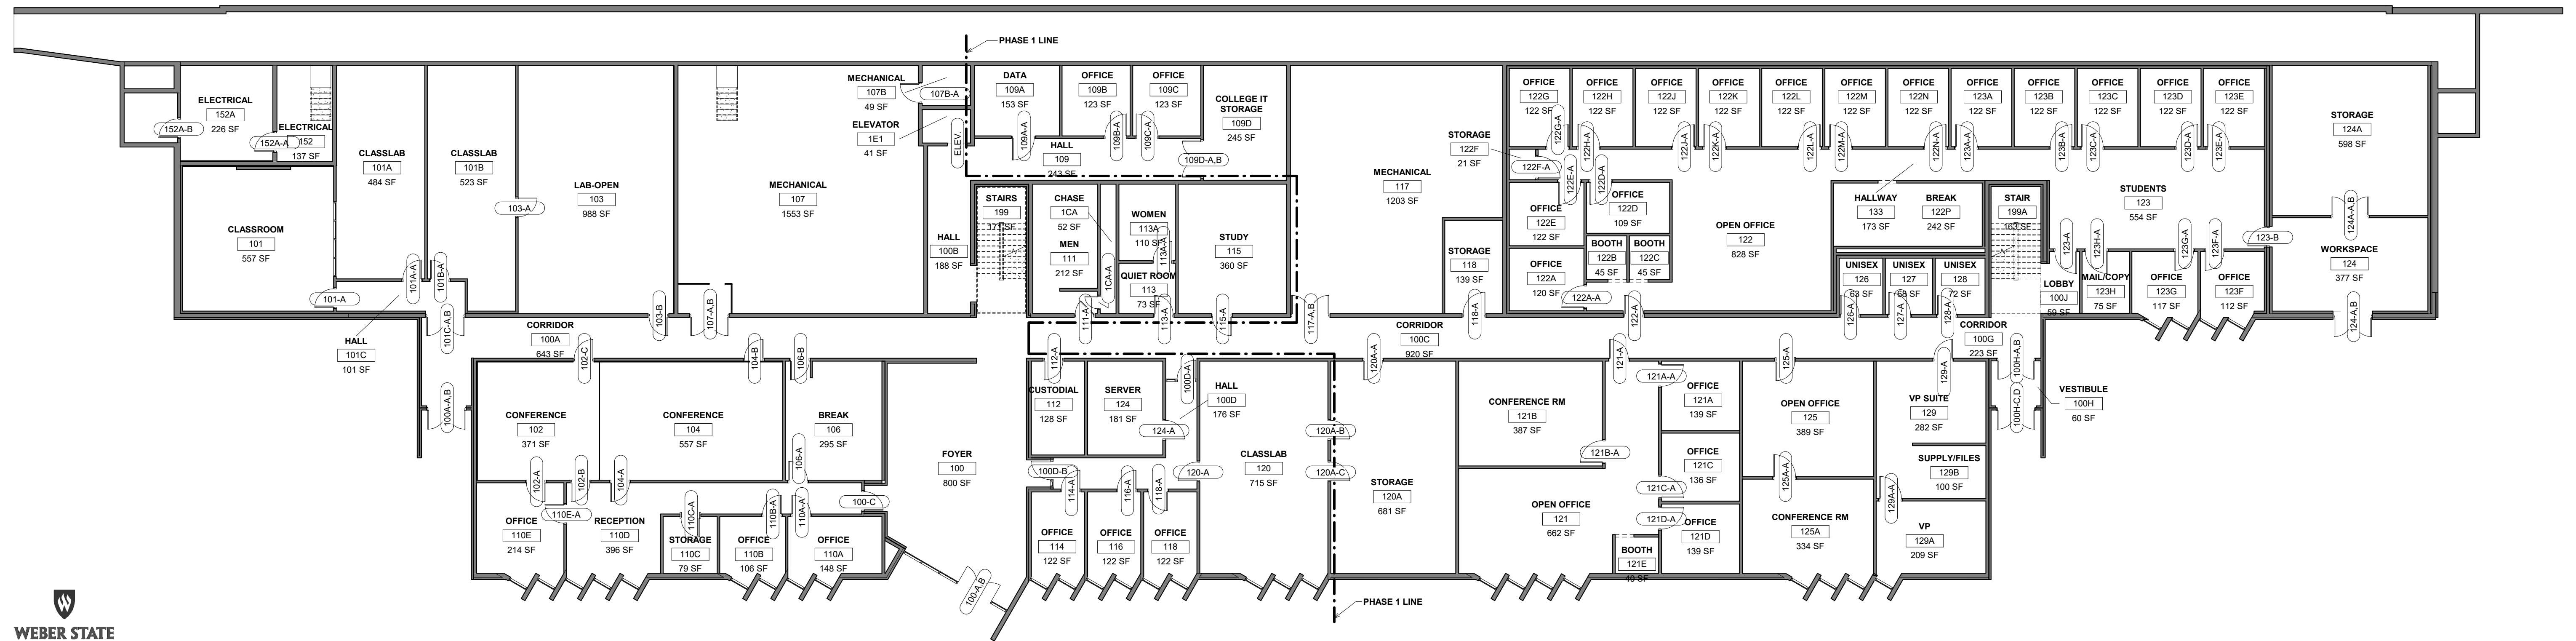

WEBER STATE UNIVERSITY
 ET Level 02 Simplified
Facilities Management No Scale

WEBER STATE UNIVERSITY
 ET Level 01 Simplified
Facilities Management No Scale