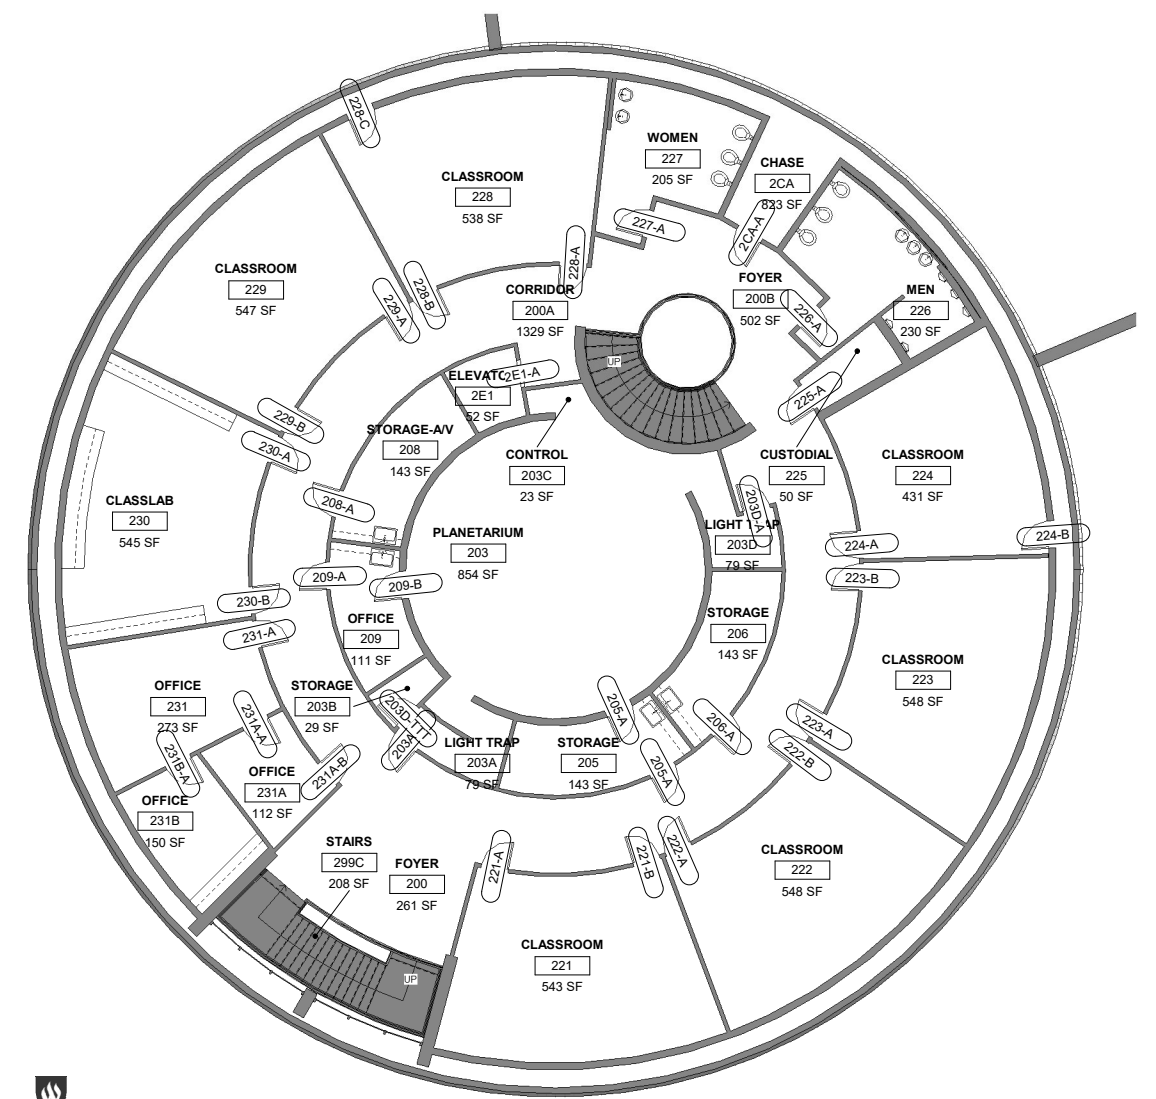

**WEBER STATE UNIVERSITY**  
 LL Level 0 Simplified  
 Facilities Management No Scale

**WEBER STATE UNIVERSITY**  
 LL Level 2 Simplified  
 Facilities Management No Scale