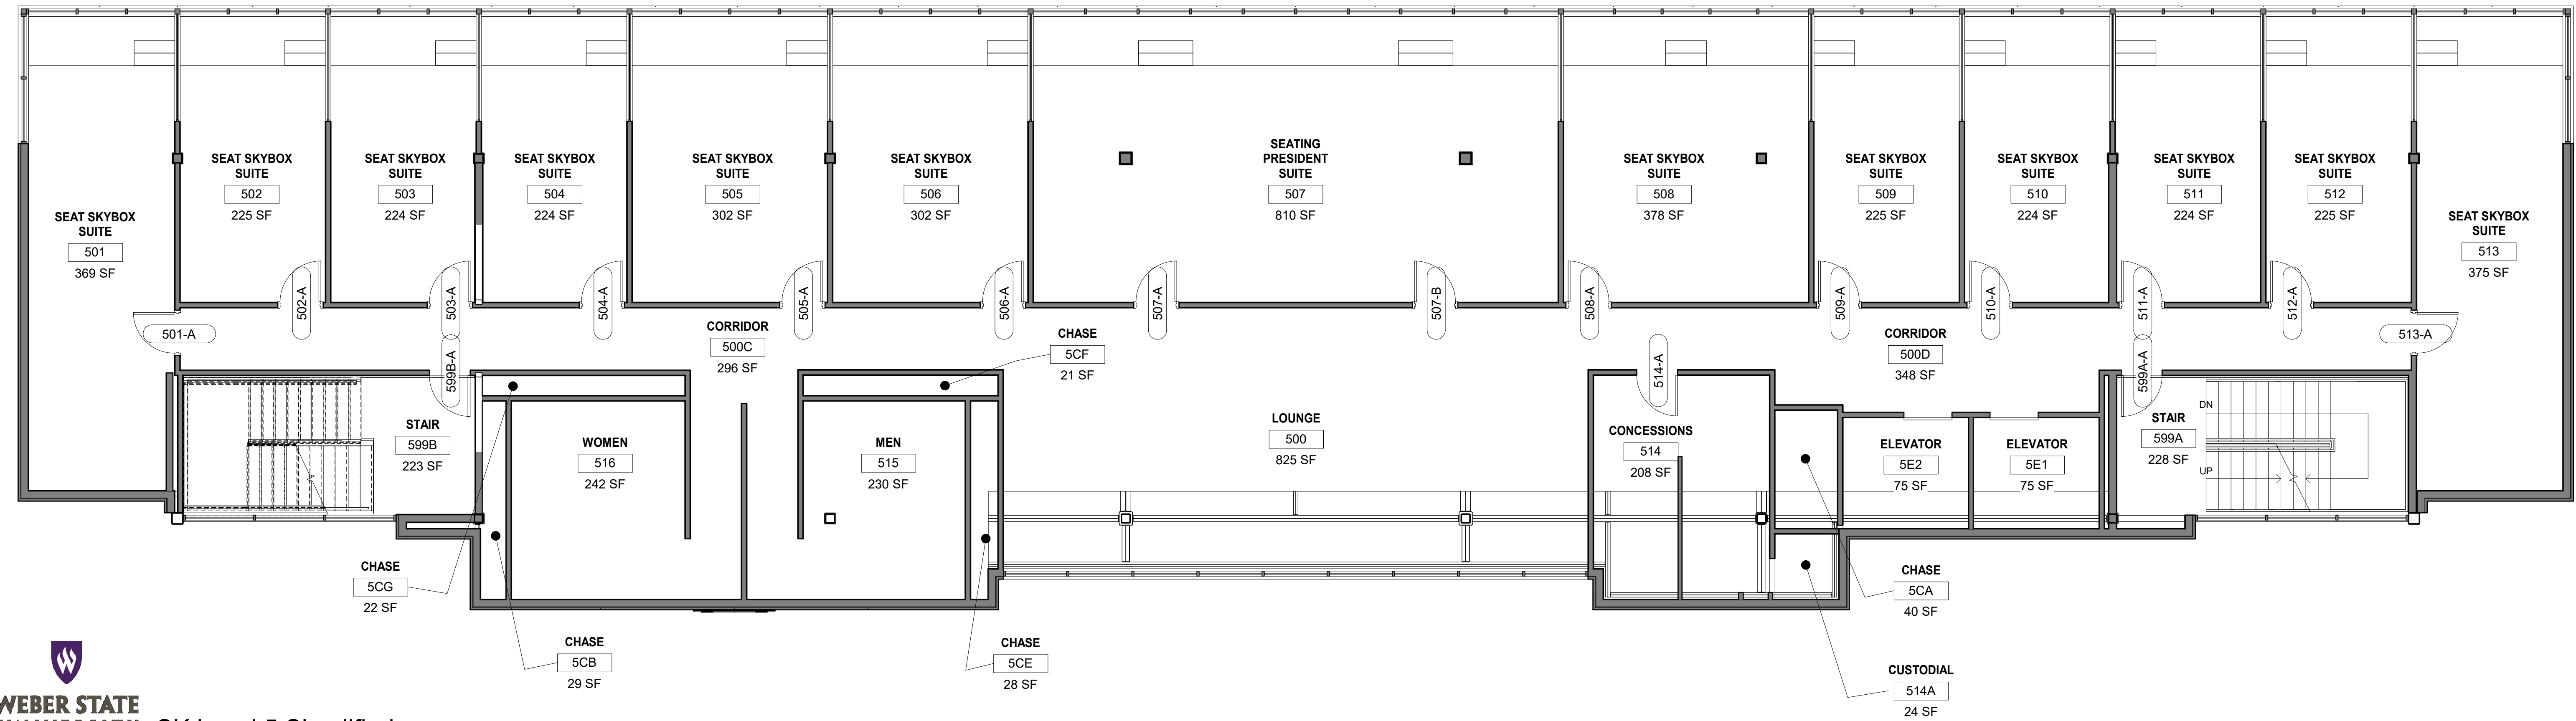

WEBER STATE UNIVERSITY SK Level 4 Simplified
 Facilities Management No Scale

WEBER STATE UNIVERSITY SK Level 3 Simplified
 Facilities Management No Scale

WEBER STATE UNIVERSITY SK Level 6 Simplified
 Facilities Management No Scale

WEBER STATE UNIVERSITY SK Level 5 Simplified
 Facilities Management No Scale