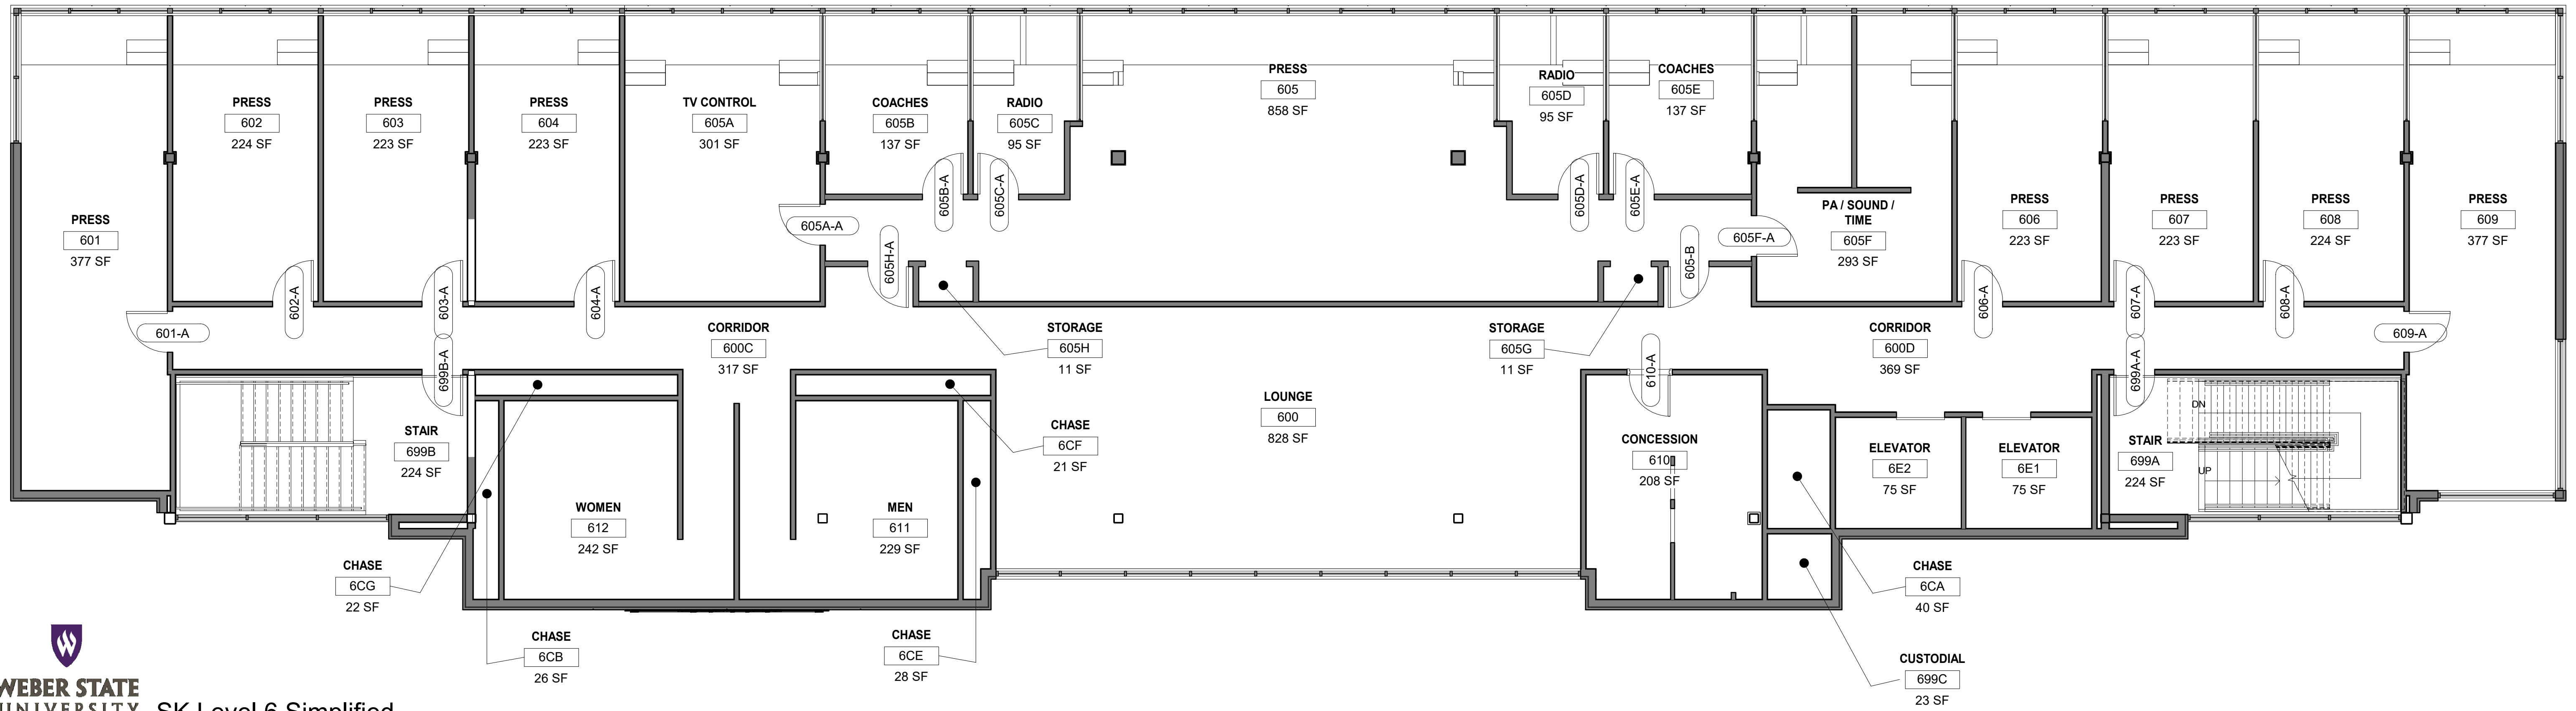

WEBER STATE UNIVERSITY SK Level 4 Simplified
 Facilities Management No Scale

WEBER STATE UNIVERSITY SK Level 3 Simplified
 Facilities Management No Scale

WEBER STATE UNIVERSITY SK Level 6 Simplified
 Facilities Management No Scale

WEBER STATE UNIVERSITY SK Level 5 Simplified
 Facilities Management No Scale